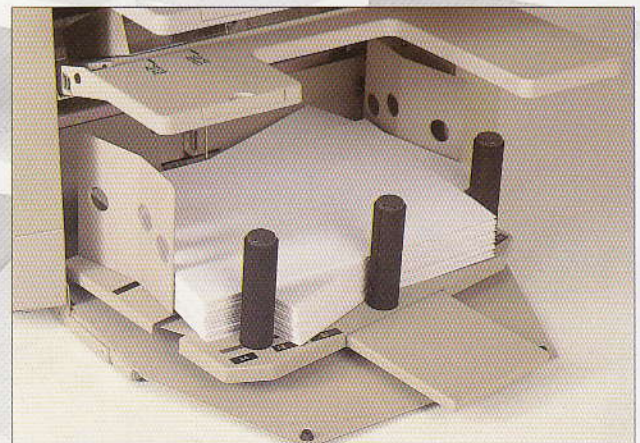

The *Morgana Jogger* is available as an option for users who want to collate and 'knock up' SRA3 carbonless paper.

The *Uchida UC-800* is a smaller, 8-bin version which shares advanced features such as criss-cross stacking and trays that raise automatically. An optional stapler and punch can also be provided. *Uchida* collators are compatible with most floor standing bookletmakers including, of course, the *Nagel* range.

The UC1000 will easily handle SRA3 paper.

Removable feed trays enable easy access.

Uchida UC 1000 with jogger.

Paper capacity. Both UC800 and UC1000 provide generous paper capacity.

Cross stacker. Unique criss-cross stacking gives perfect separation of sets.