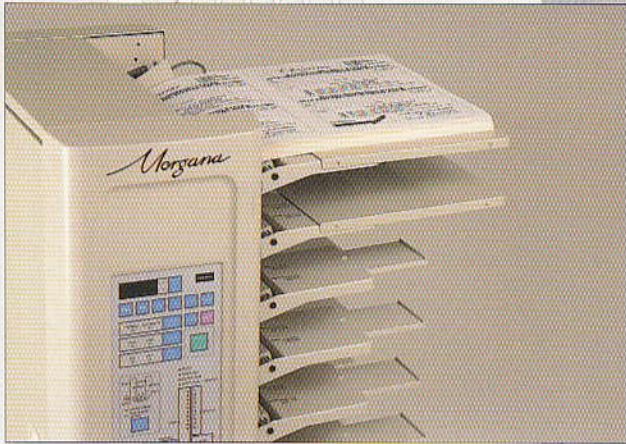

The *Uchida UC-1000* is a ten bin collator which will handle sheet sizes in excess of SRA3 and below A5 and will run at speeds up to a hugely impressive 3600 sets per hour.

Fully automatic miss and double detectors ensure that every set is absolutely accurate, The *UC-1000* also has a unique criss-cross

Uchida UC 1000 collator with Nagel bookletmaker

Uchida UC 800 collator

stacker and both bin programming and bin linking are standard features, as is automatic cover inserting. Counting and batching are also standard features.

The *Morgana Jogger* is available as an option for users who want to collate and 'knock up' SRA3 carbonless paper.

The *Uchida UC-800* is a smaller, 8-bin version which shares advanced features such as criss-cross stacking and trays that raise automatically. An optional stapler and punch can also be provided. *Uchida* collators are compatible with most floor standing bookletmakers including, of course, the *Nagel* range.

The UC1000 will easily handle SRA3 paper.

Removable feed trays enable easy access.

Uchida UC 1000 with jogger.

Paper capacity. Both UC800 and UC1000 provide generous paper capacity.

Cross stacker. Unique criss-cross stacking gives perfect separation of sets.