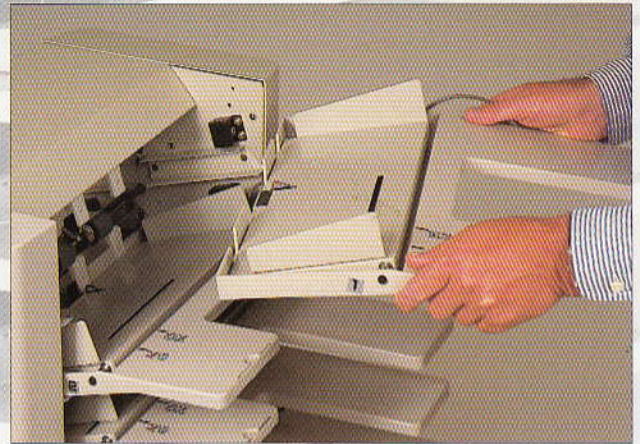

The *Uchida UC-1000* is a ten bin collator which will handle sheet sizes in excess of SRA3 and below A5 and will run at speeds up to a hugely impressive 3600 sets per hour.

Fully automatic miss and double detectors ensure that every set is absolutely accurate, The *UC-1000* also has a unique criss-cross

Uchida UC 1000 collator with Nagel bookletmaker

Uchida UC 800 collator

stacker and both bin programming and bin linking are standard features, as is automatic cover inserting. Counting and batching are also standard features.

The *Morgana Jogger* is available as an option for users who want to collate and 'knock up' SRA3 carbonless paper.

The *Uchida UC-800* is a smaller, 8-bin version which shares advanced features such as criss-cross stacking and trays that raise automatically. An optional stapler and punch can also be provided. *Uchida* collators are compatible with most floor standing bookletmakers including, of course, the *Nagel* range.

The UC1000 will easily handle SRA3 paper.

Removable feed trays enable easy access.

Uchida UC 1000 with jogger.

Paper capacity. Both UC800 and UC1000 provide generous paper capacity.

Cross stacker. Unique criss-cross stacking gives perfect separation of sets.