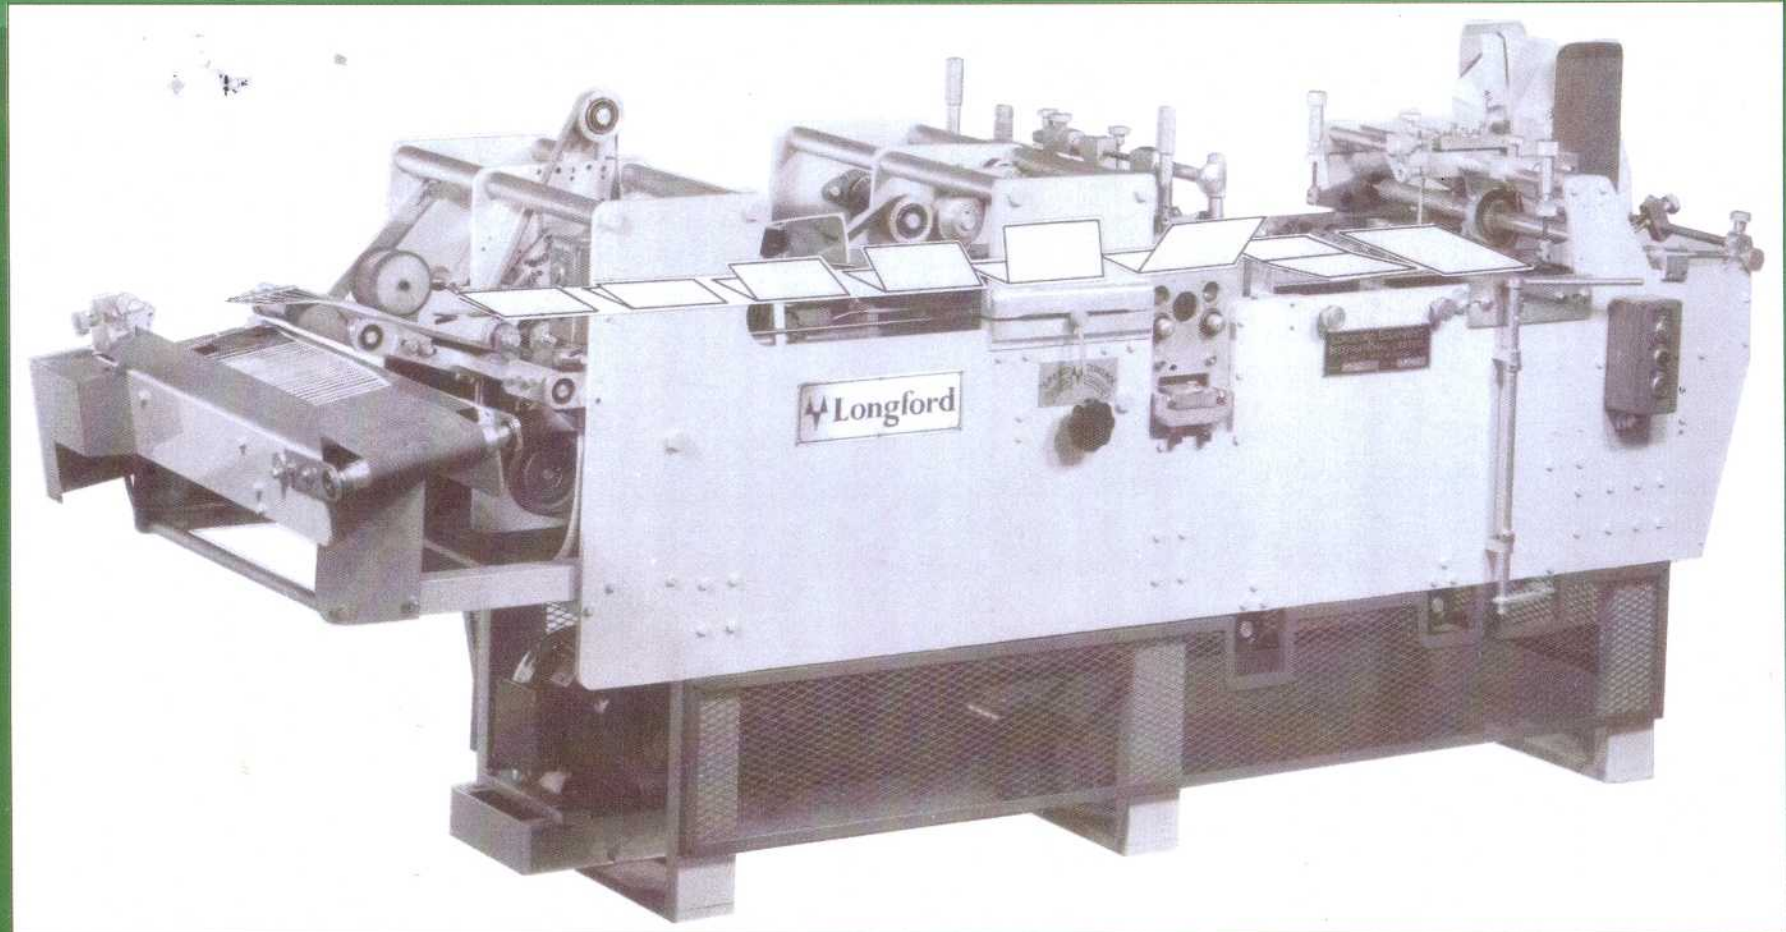

Longford "The Feeding Edge™" in Folding

C.F. 100 Mini-Folder

Longford Equipment International Limited
41 Lamont Avenue, Scarborough, Ontario, M1S 1A8

Installations throughout the world

Tel: (416) 298-6622 Fax: (416) 298-6627 Toll Free: (888) 298-2900
Web: <http://www.inforamp.net/~longford> E-mail: Longford@inforamp.net