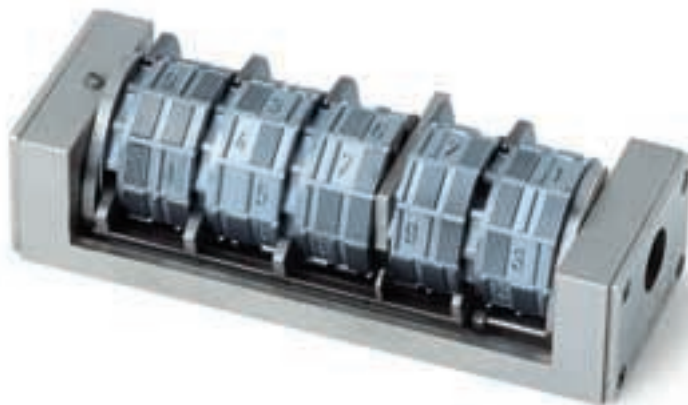

Special Machines

- Numbering machines for barcode
- Numbering machines for lottery tickets
- Overtyping high numbering machines
- Numbering machines for hot foil stamping
- Complete numbering chases