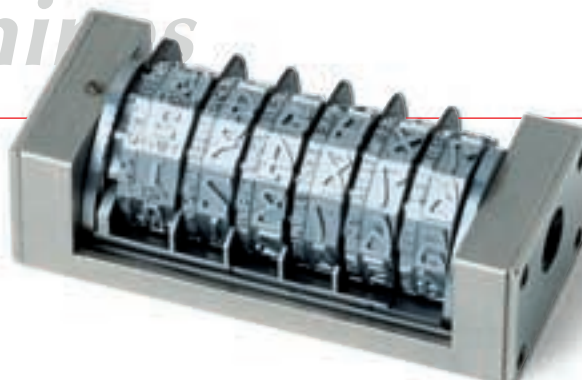

Special Machines

1 2 3 4 5 1
ONE TWO THREE FOUR FIVE ONE